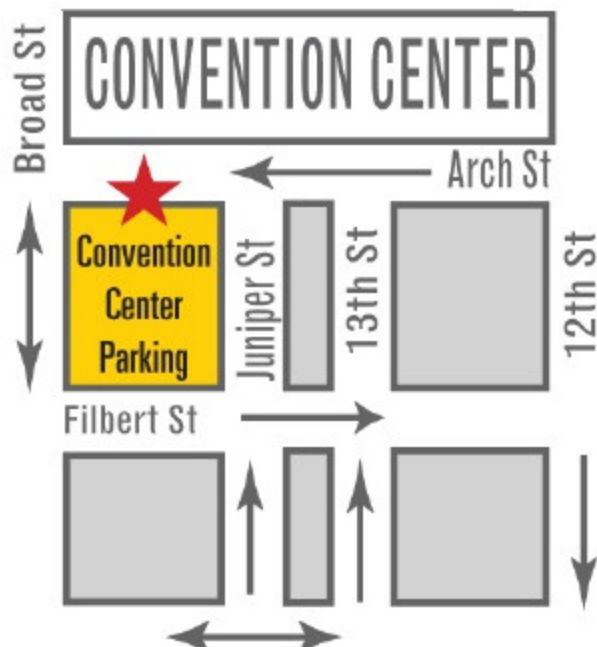

PHILLY
HOME
SHOW

JANUARY 13-16 & 20-22, 2017
PENNSYLVANIA CONVENTION CENTER
PHILADELPHIA, PA

CONVENTION CENTER
PARKING FACILITY*

1324 Arch Street, 267.239.0676

DISCOUNT PARKING

\$5 OFF

**DISCOUNT DOES NOT APPLY
TO THE EARLY BIRD SPECIAL
or THE 1hr SPECIAL**

OPEN 24 HRS. | SELF PARK

ACTUAL PICTURE OF PARKING GARAGE