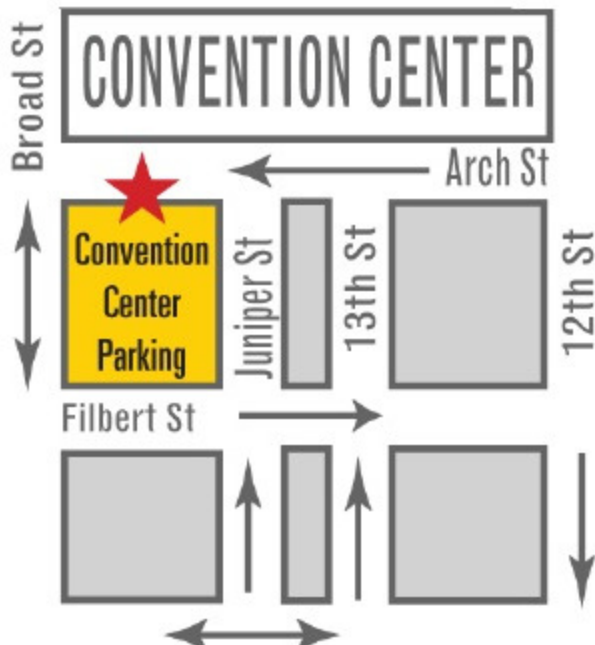

**PHILLY  
HOME  
SHOW**

FEBRUARY 12-14 & 19-21, 2016  
PENNSYLVANIA CONVENTION CENTER  
PHILADELPHIA, PA

**CONVENTION CENTER  
PARKING FACILITY\***

1324 Arch Street, 267.239.0676

**DISCOUNT PARKING**

**\$5 OFF**

**DISCOUNT DOES NOT APPLY  
TO THE EARLY BIRD SPECIAL  
or THE 1hr SPECIAL**

**OPEN 24 HRS. | SELF PARK**

**\*ACTUAL PICTURE OF PARKING GARAGE\***